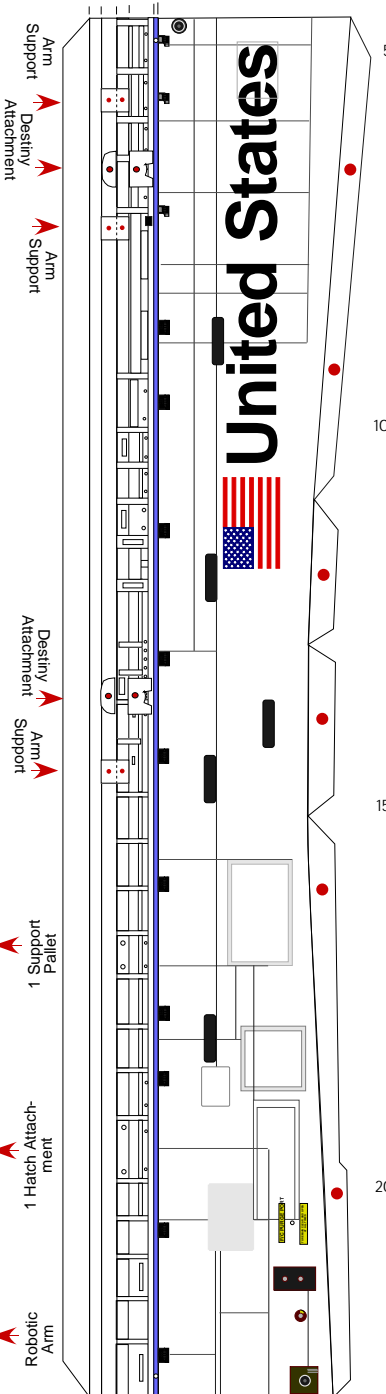

Space Shuttle Card board Sheet 3

scale 1:100
© 2000 R. Fortezza

3-3

3-1

3-2

3-4

5,0 10,0 15,0 cm.