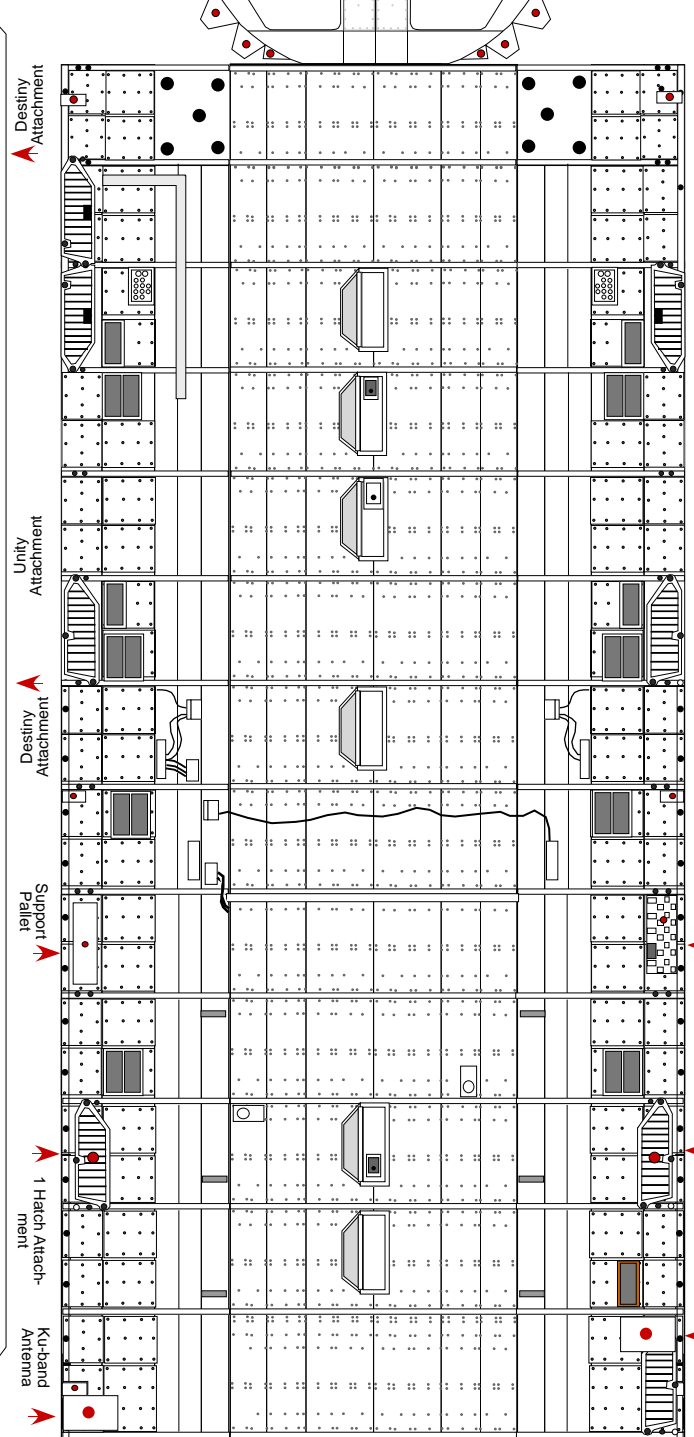

Space Shuttle Card board Sheet 3

scale 1:100
© 2000 R. Fortezza

3-3

3-1

3-2

3-4

5,0 10,0 15,0 cm.