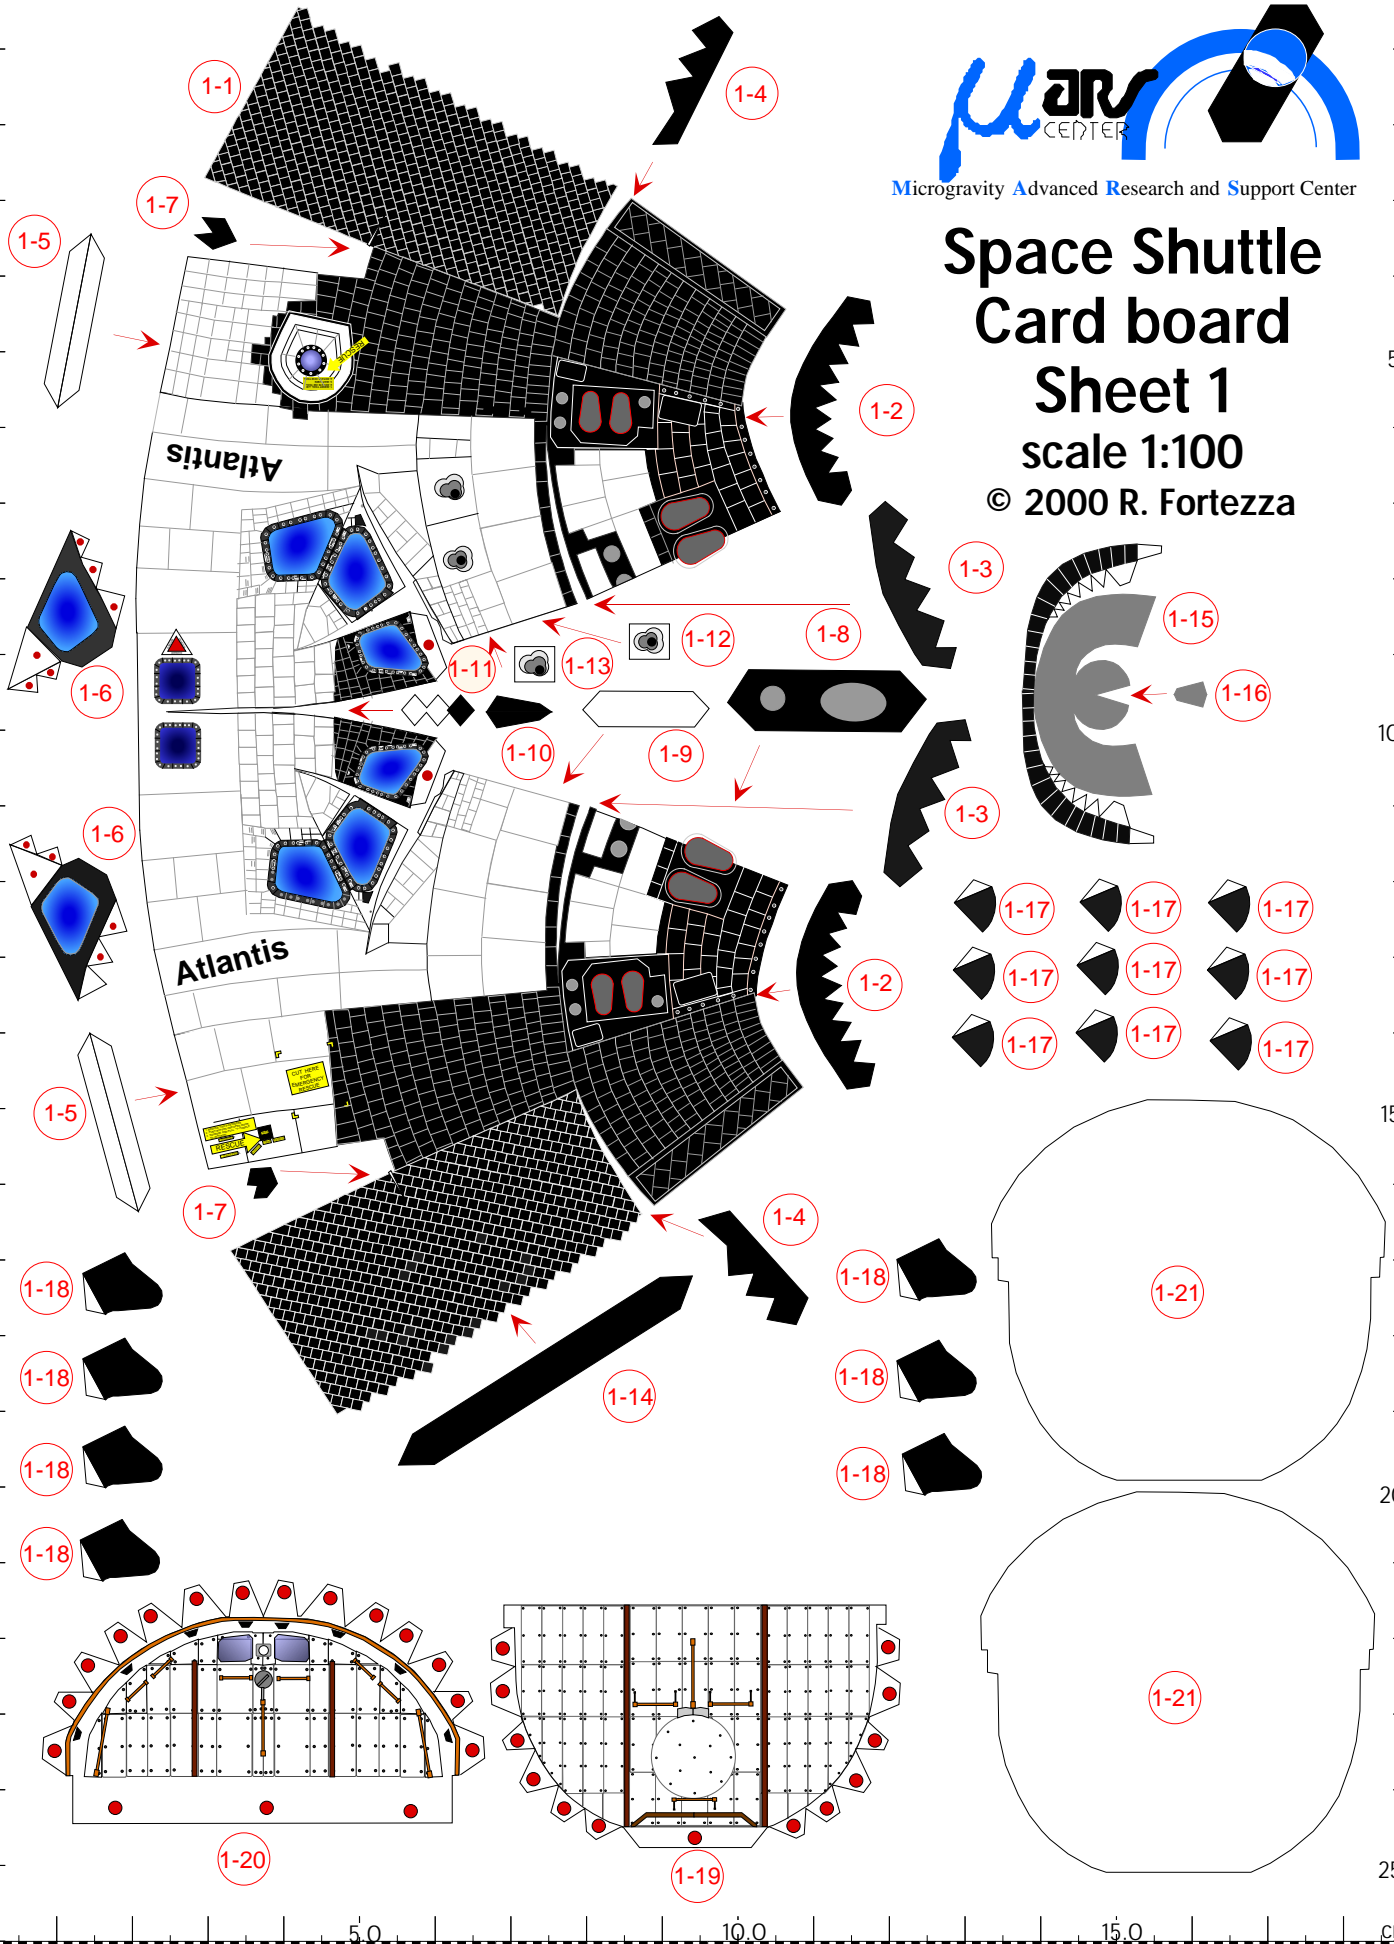

Microgravity Advanced Research and Support Center

Space Shuttle Card board Sheet 1

scale 1:100

© 2000 R. Fortezza

5.0
10.0
15.0
20.0
25.0
cm.