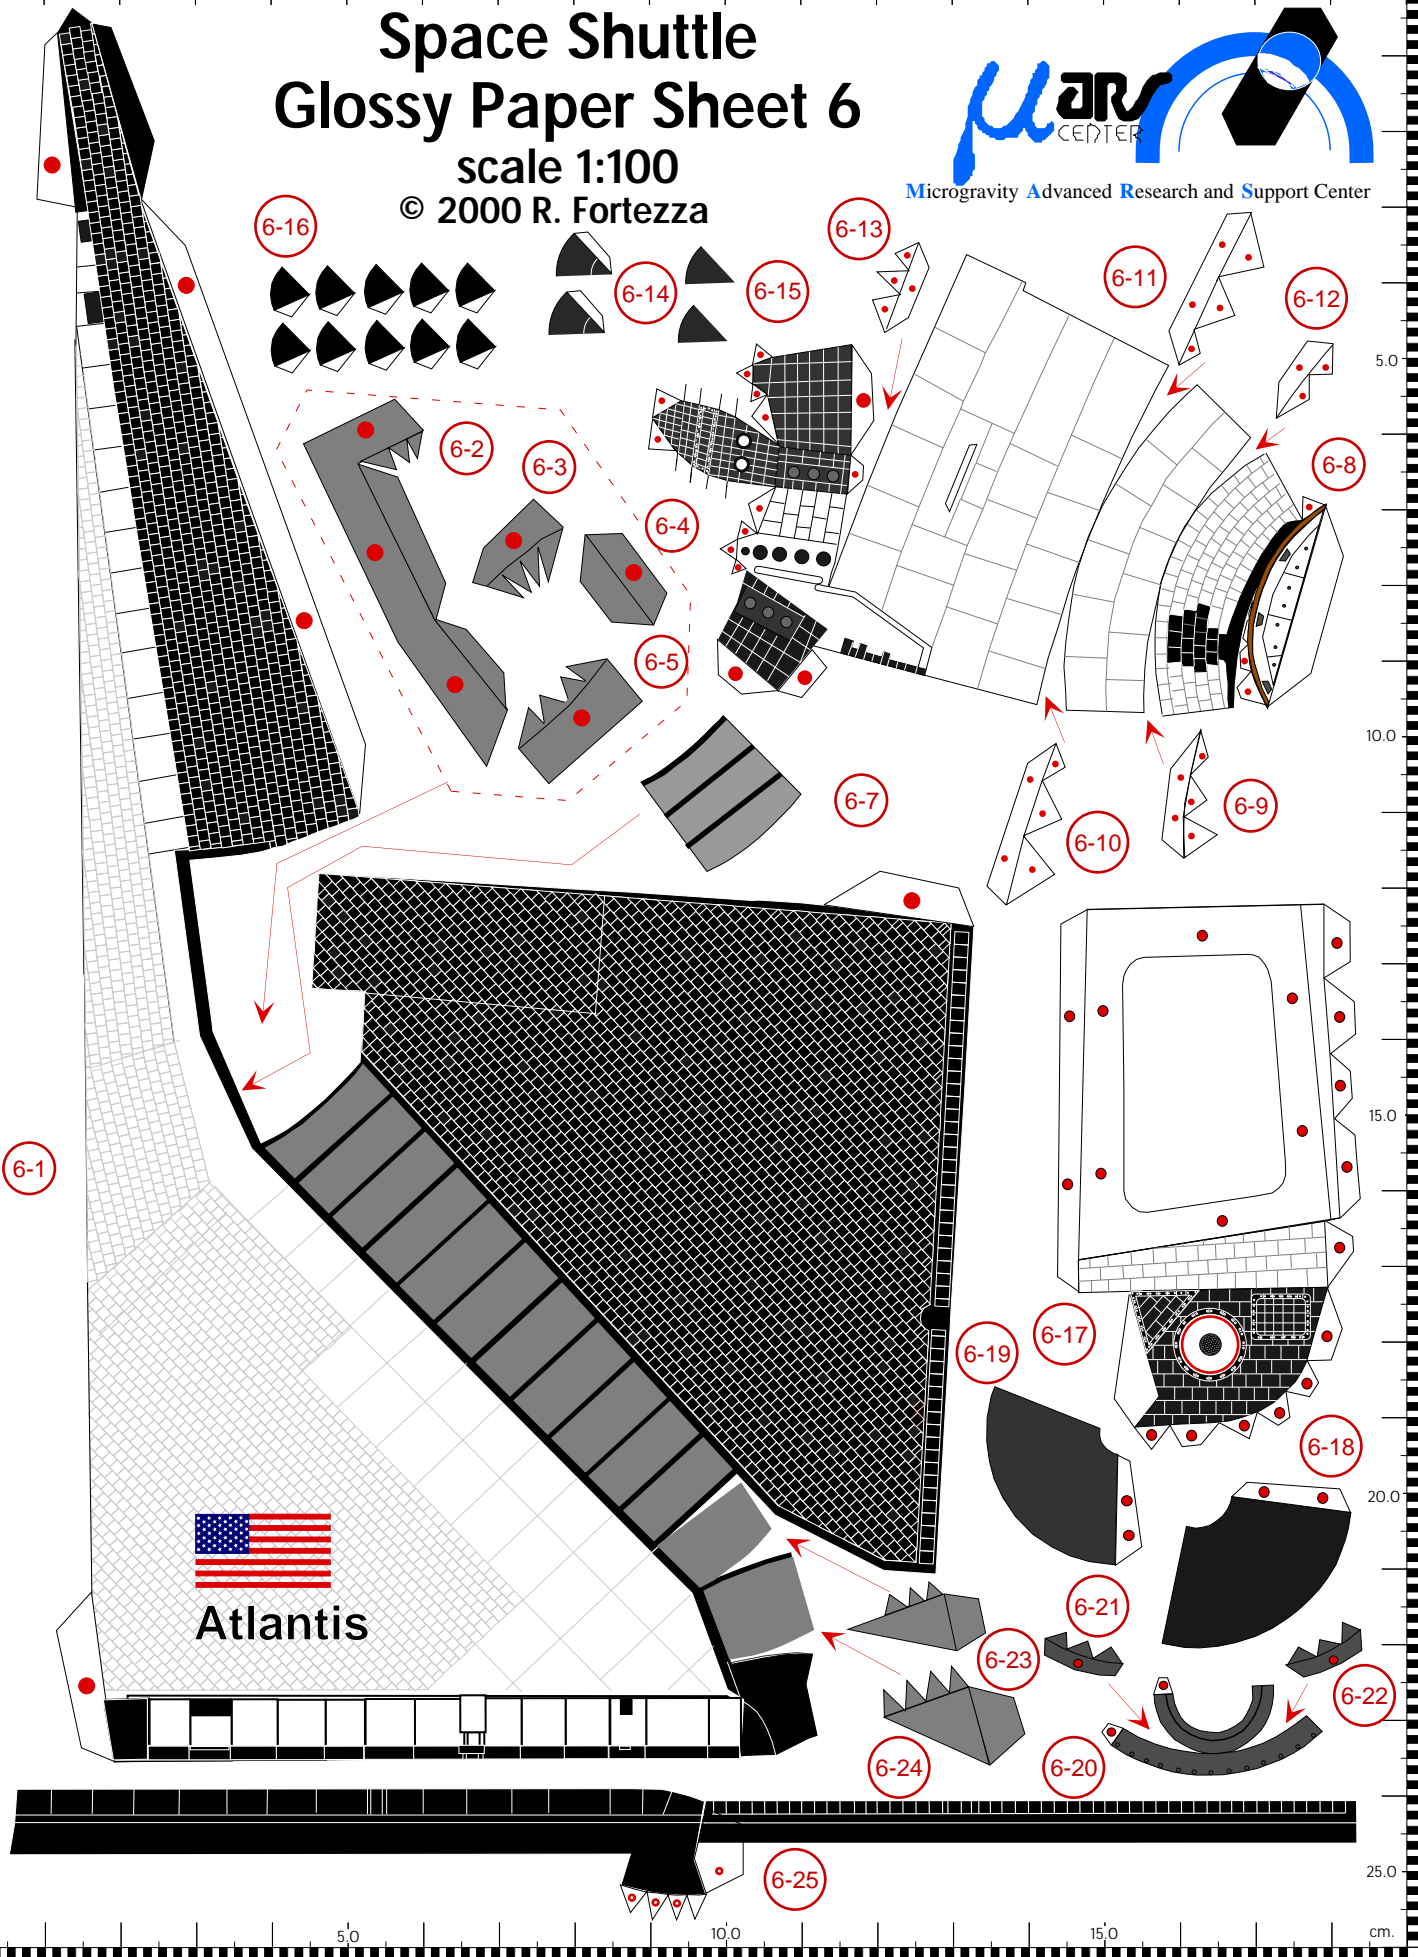

# Space Shuttle Glossy Paper Sheet 6

scale 1:100

© 2000 R. Fortezza

Microgravity Advanced Research and Support Center

Atlantis

5,0

10,0

15,0

cm.

5,0

10,0

15,0

20,0

25,0