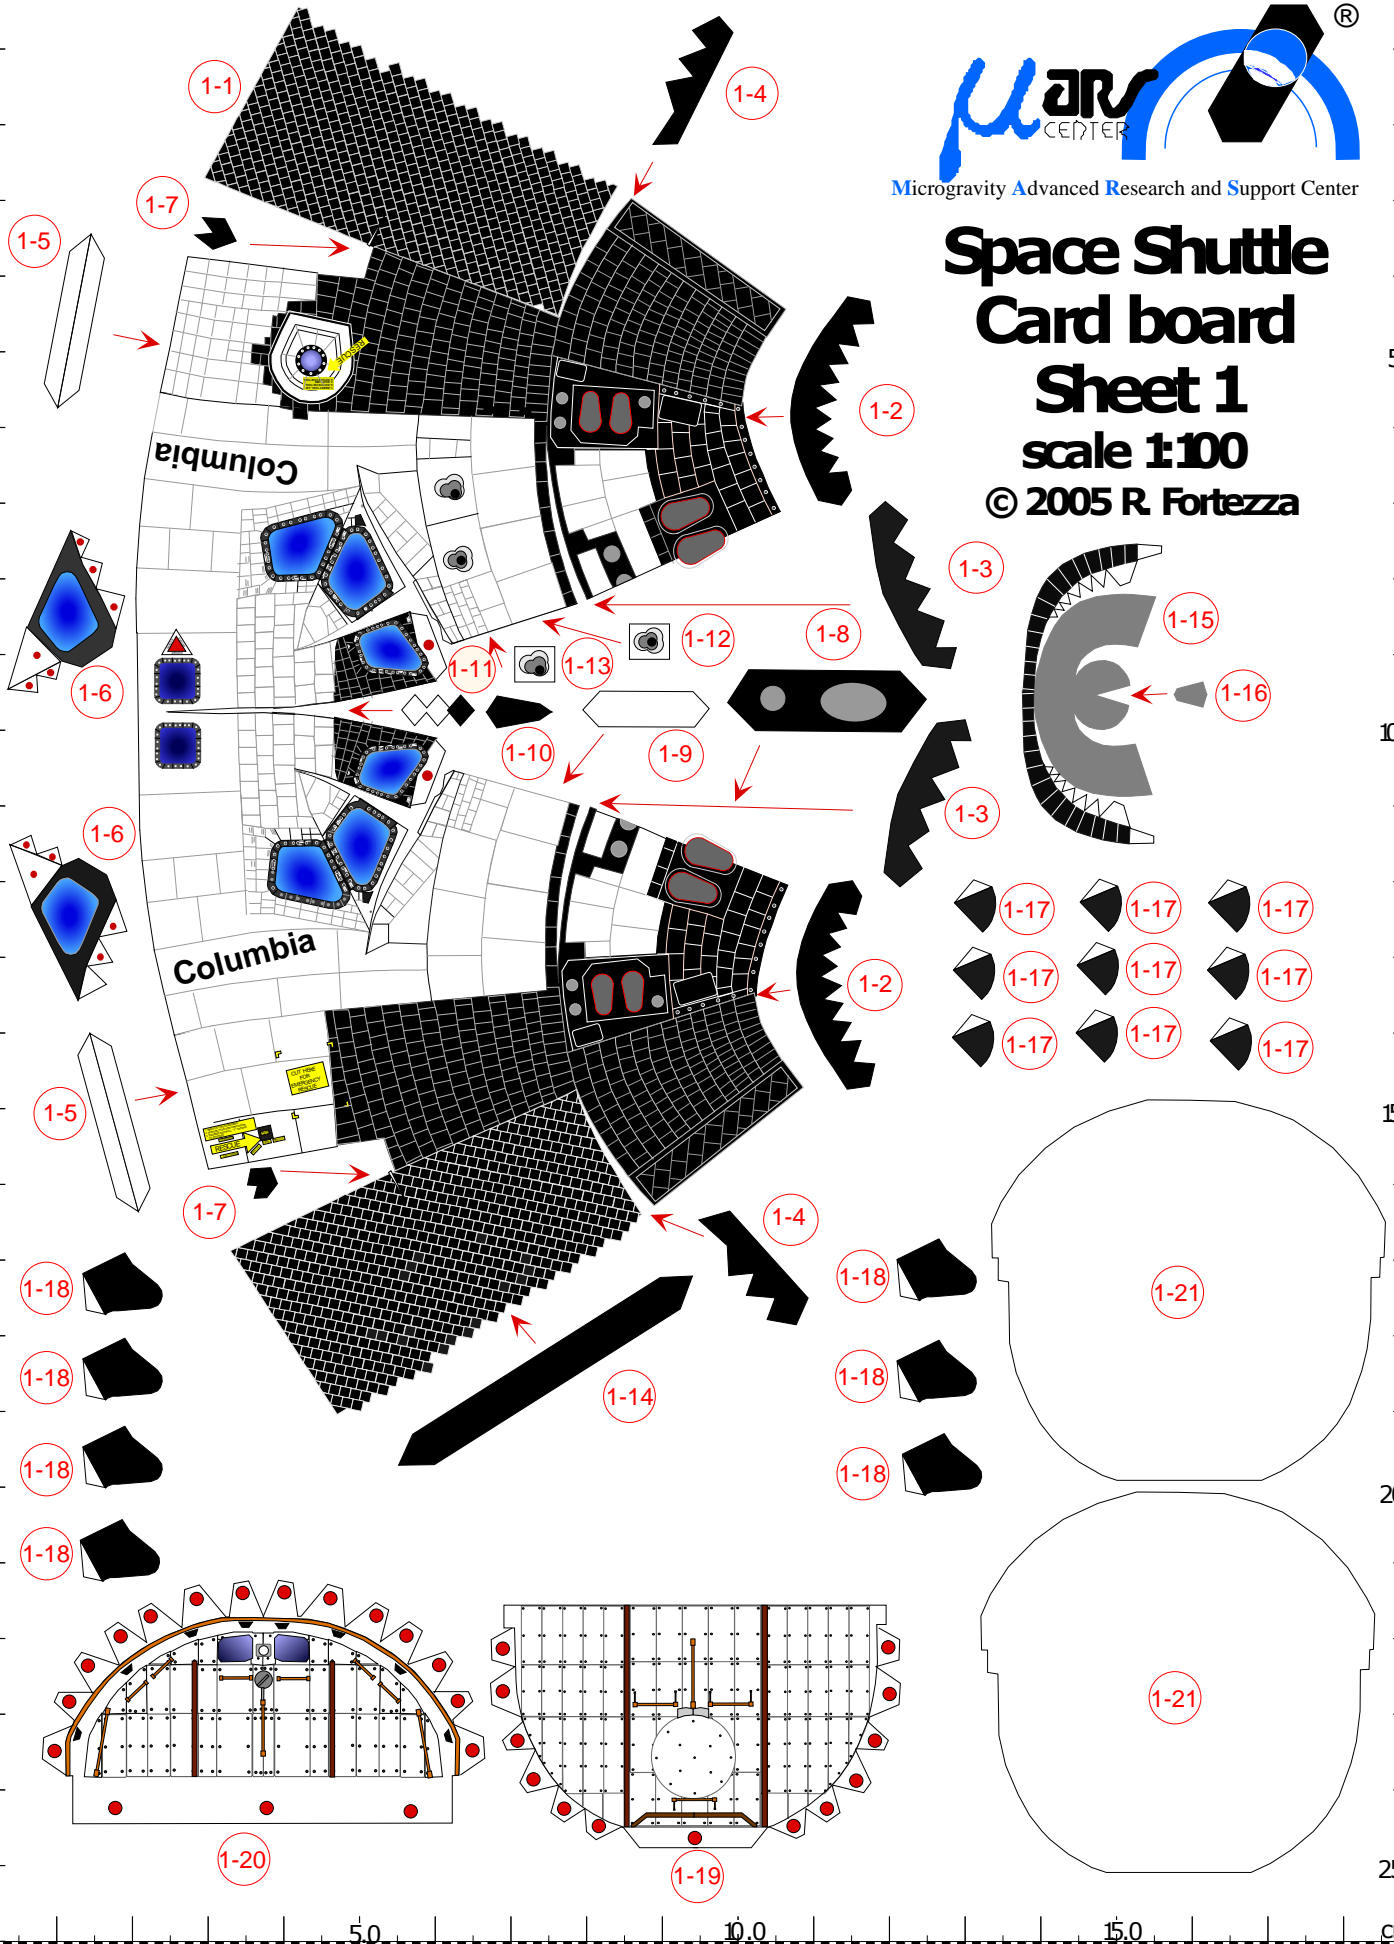

Microgravity Advanced Research and Support Center

# Space Shuttle Card board Sheet 1 scale 1:100

© 2005 R. Fortezza

5.0  
10.0  
15.0  
20.0  
25.0  
cm