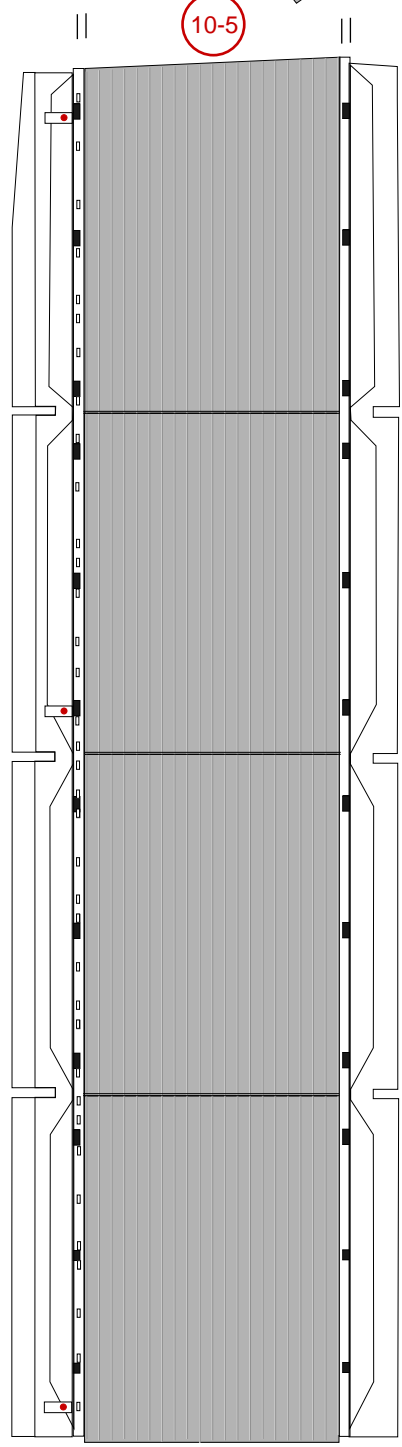

Columbia Card board Sheet 10

© 2005 R. Fortezza

scale 1:100

10-7

10-6

10-5

10-4

10-3

10-1

10-2

10-9

10-8

10-10

5.0

10.0

15.0

cm.

5.0

10.0

15.0

20.0

25.0