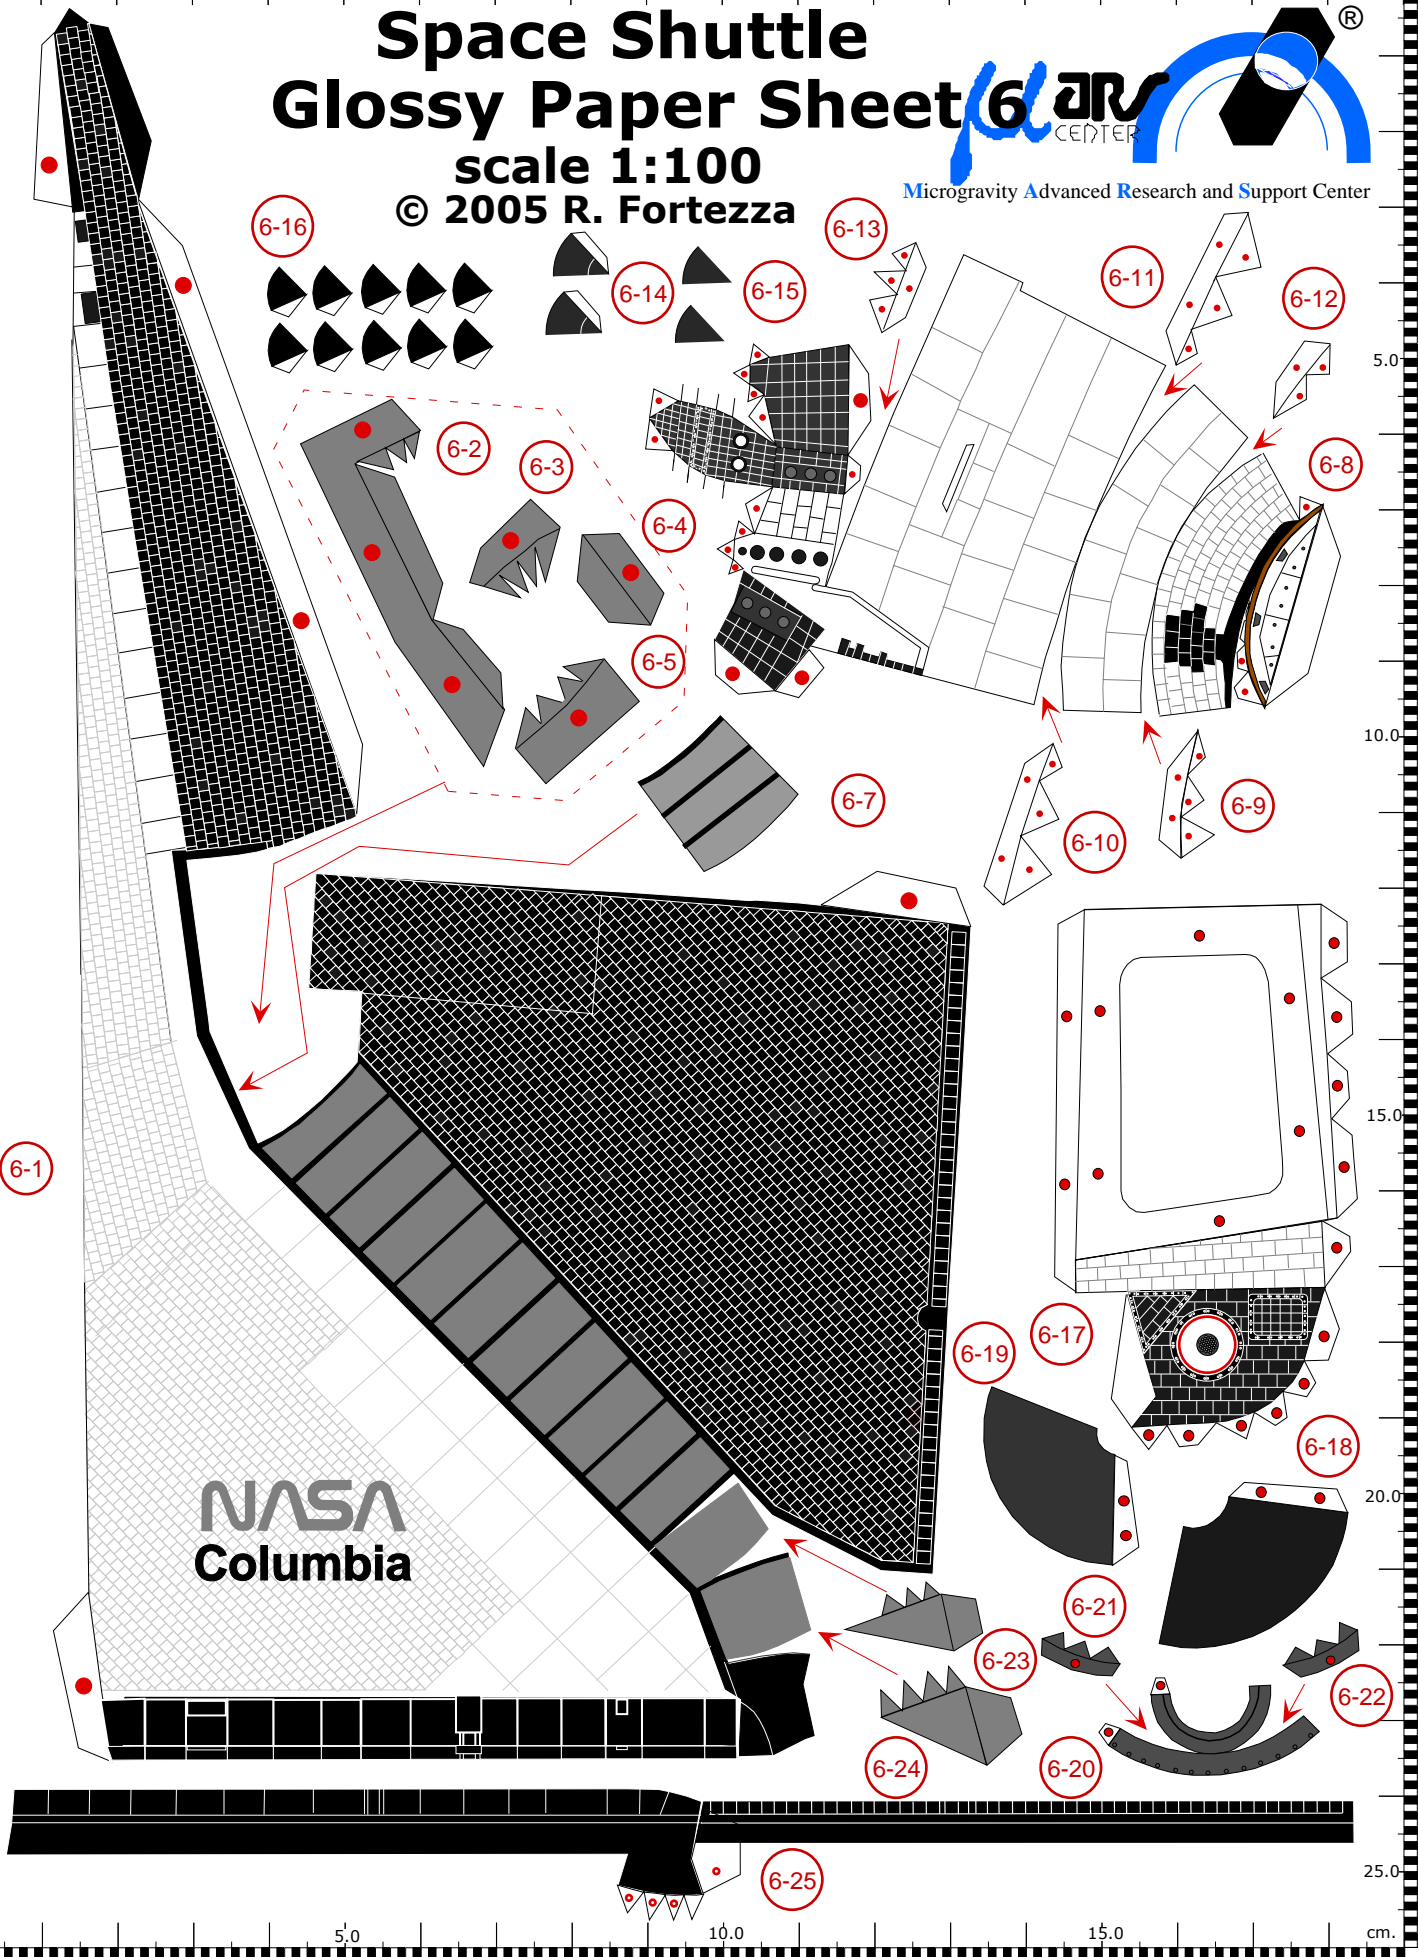

Space Shuttle Glossy Paper Sheet

scale 1:100

© 2005 R. Fortezza

NASA
Columbia

5.0 10.0 15.0 20.0 25.0 cm.