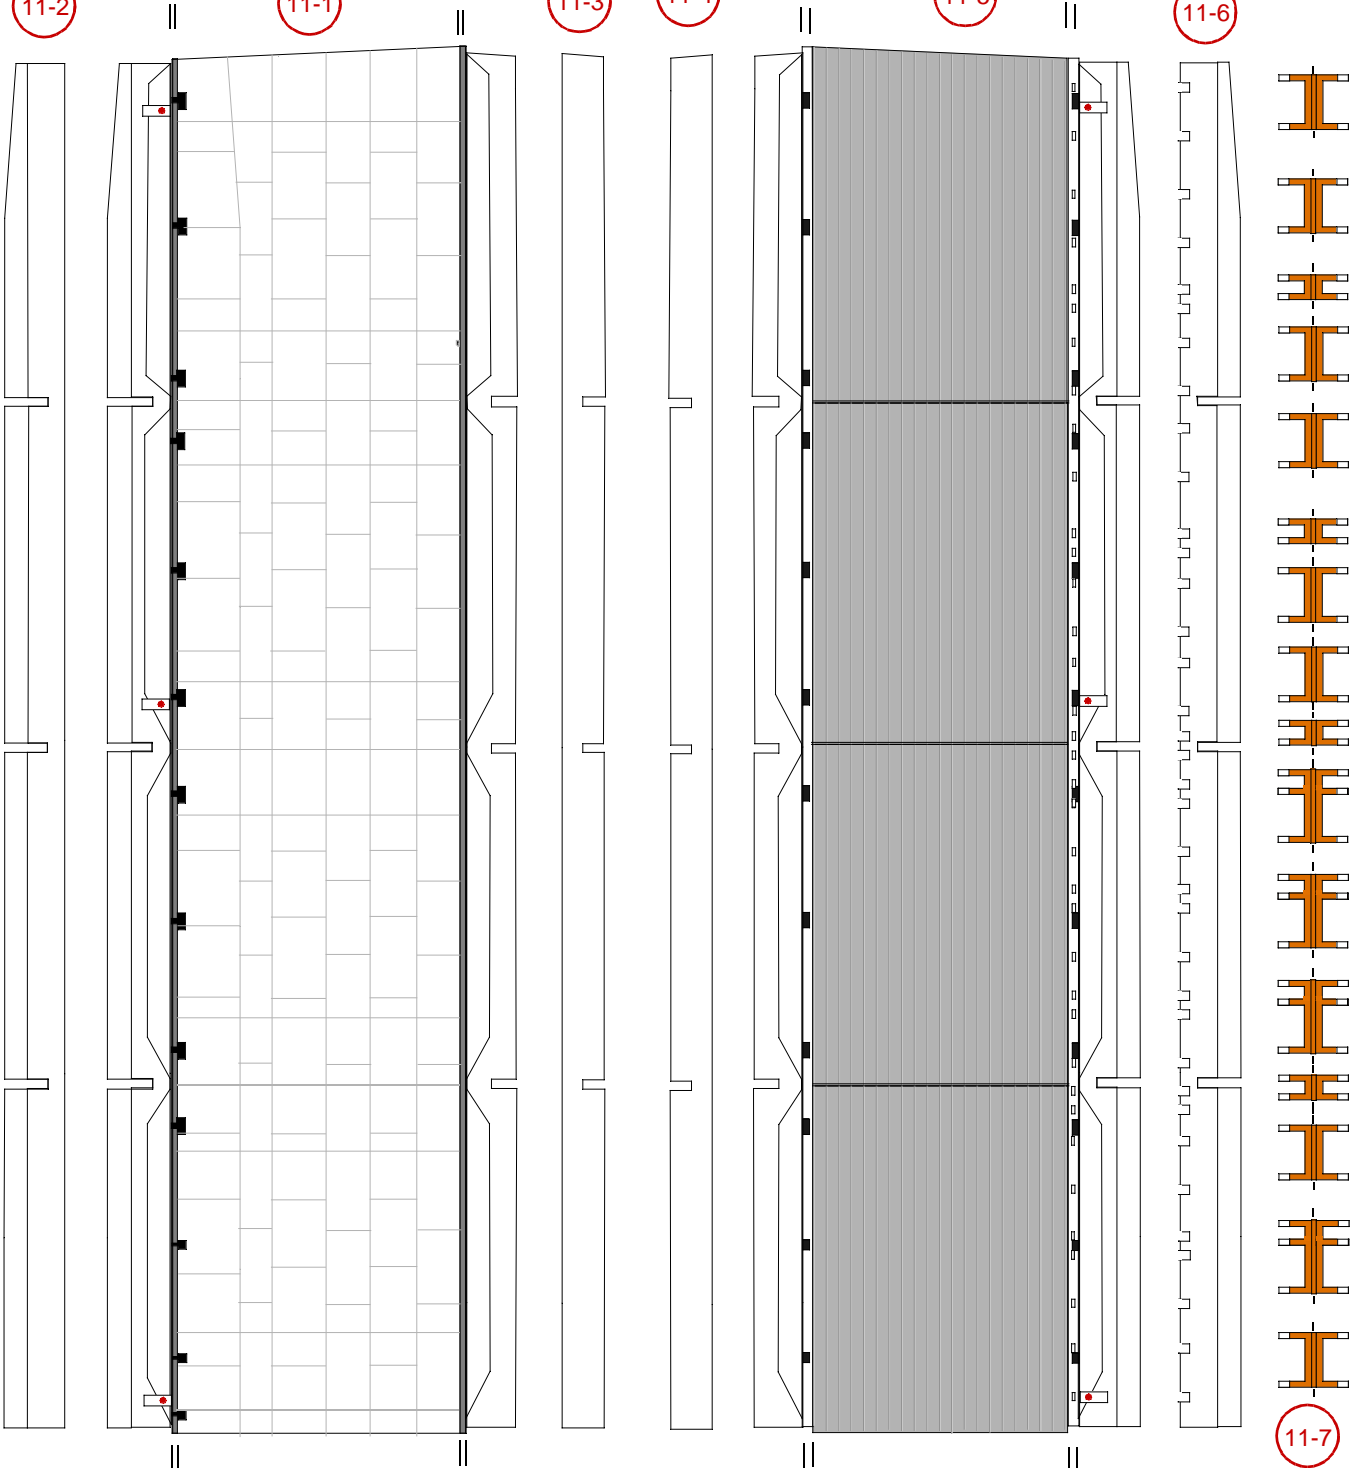

Microgravity Advanced Research and Support Center

Space Shuttle Card board

Sheet 11

scale 1:100

© 2000 R. Fortezza

11-9

11-10

11-8

11-5

11-2

11-1

11-3

11-4

11-6

11-7

5'0

10'0

15'0