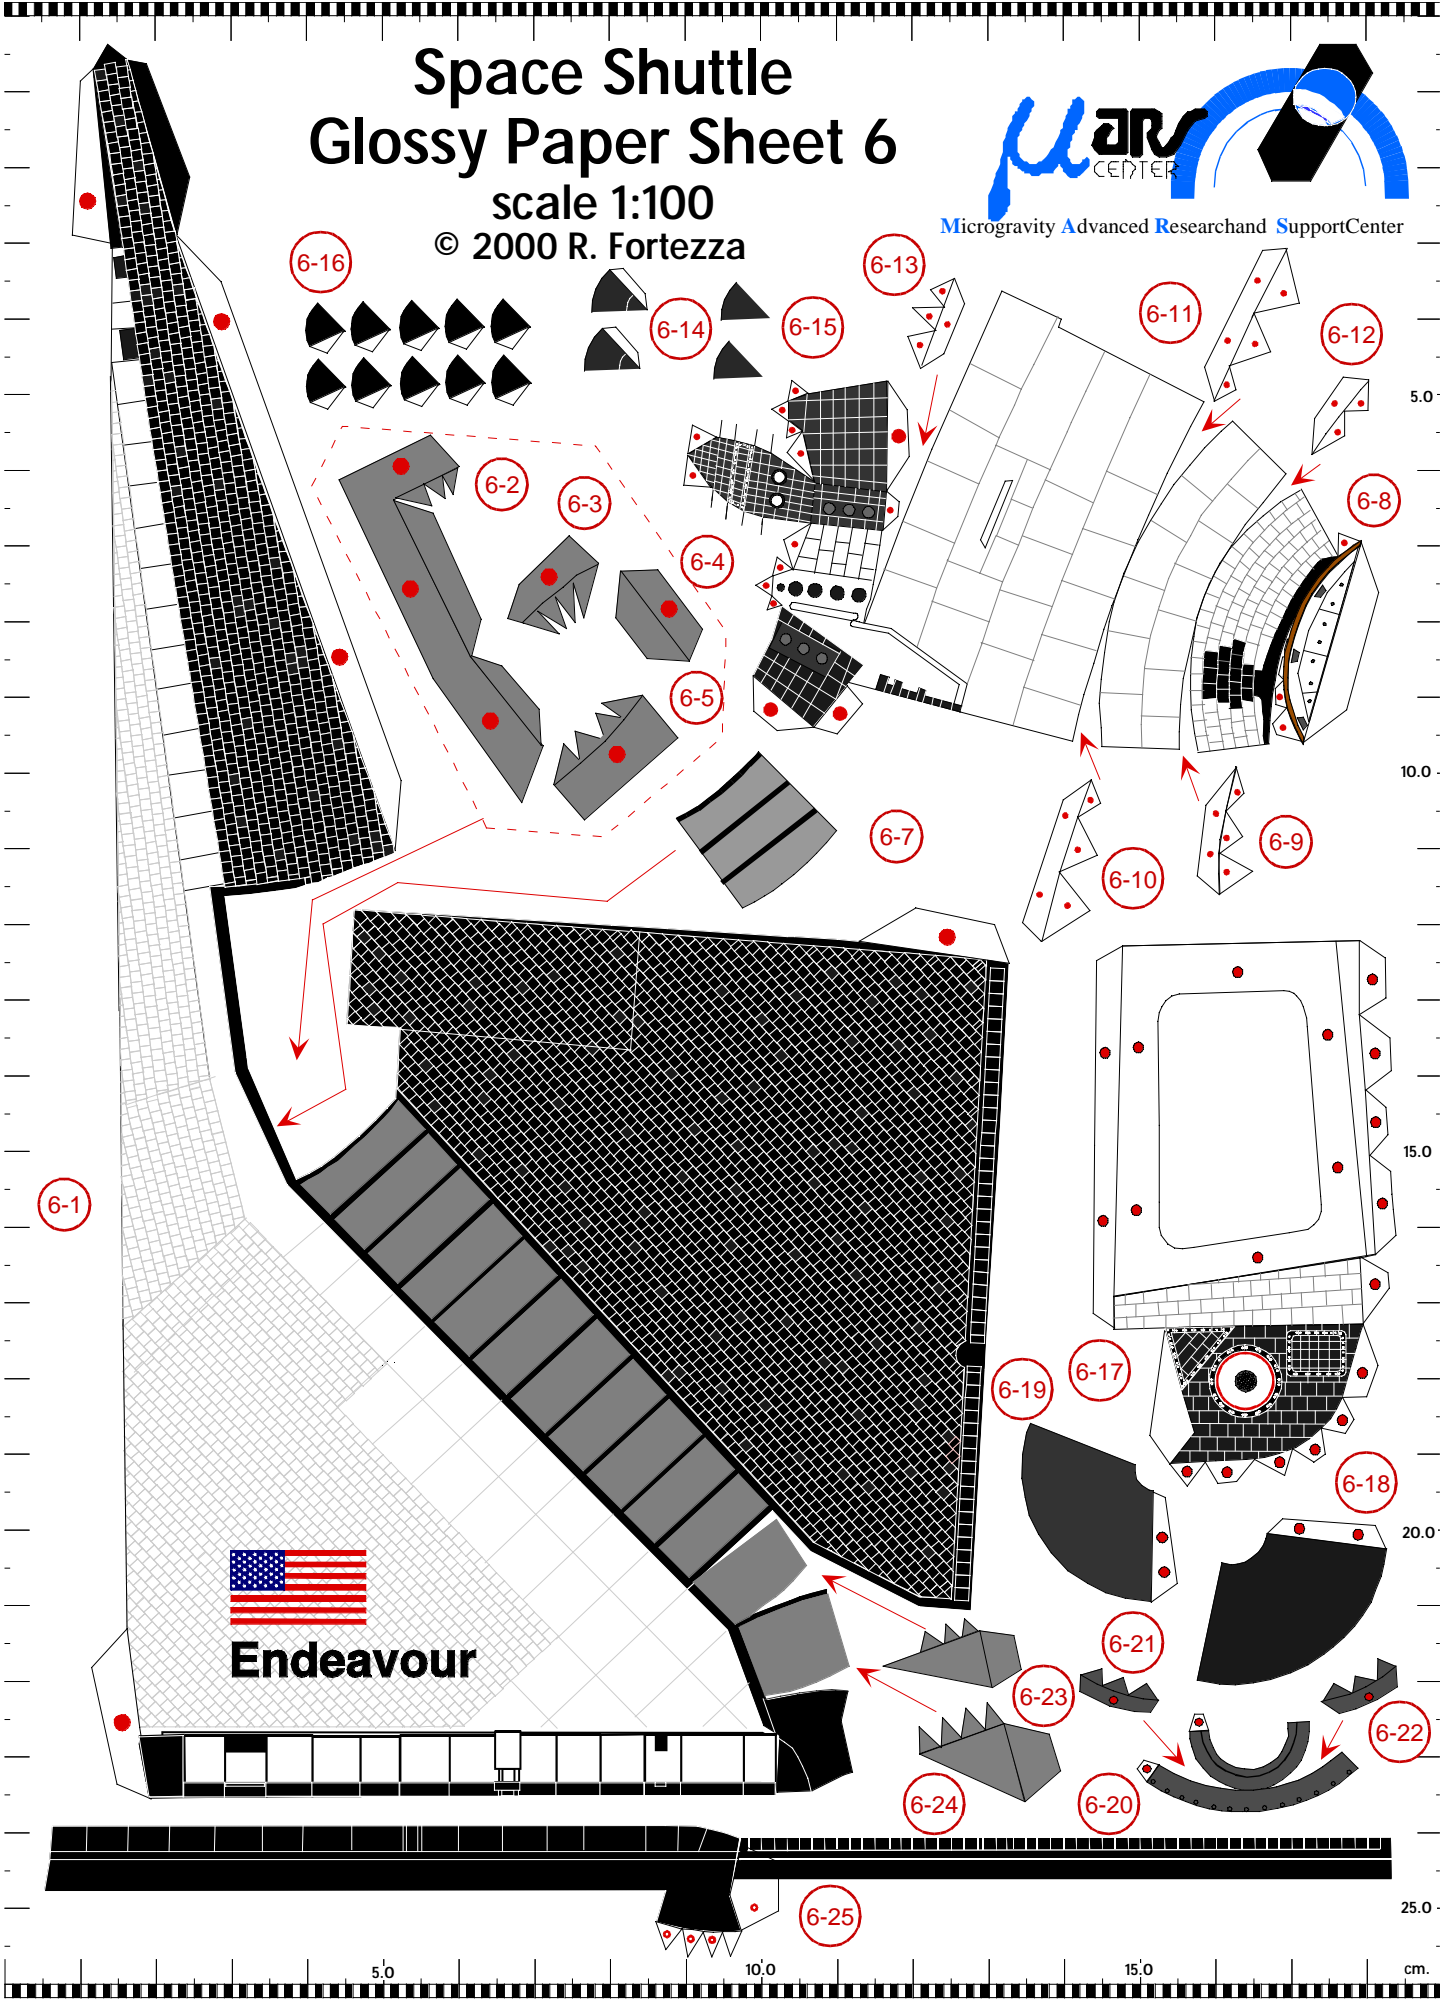

Space Shuttle Glossy Paper Sheet 6

scale 1:100

© 2000 R. Fortezza

Microgravity Advanced Research and Support Center

Endeavour

5,0

10,0

15,0

25,0

cm.