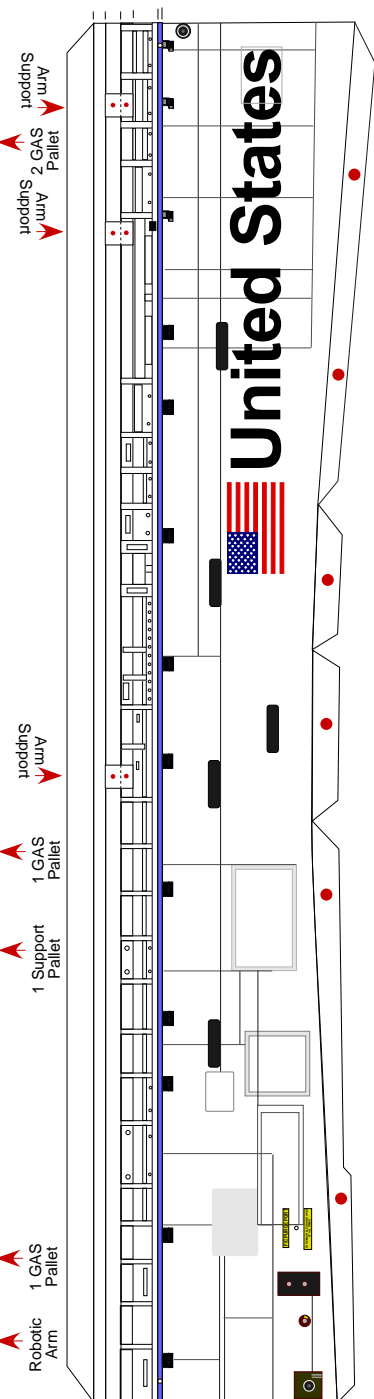

Space Shuttle Card board Sheet 3

scale 1:100
© 2000 R. Fortezza

5.0
10.0
15.0
20.0
25.0
cm.