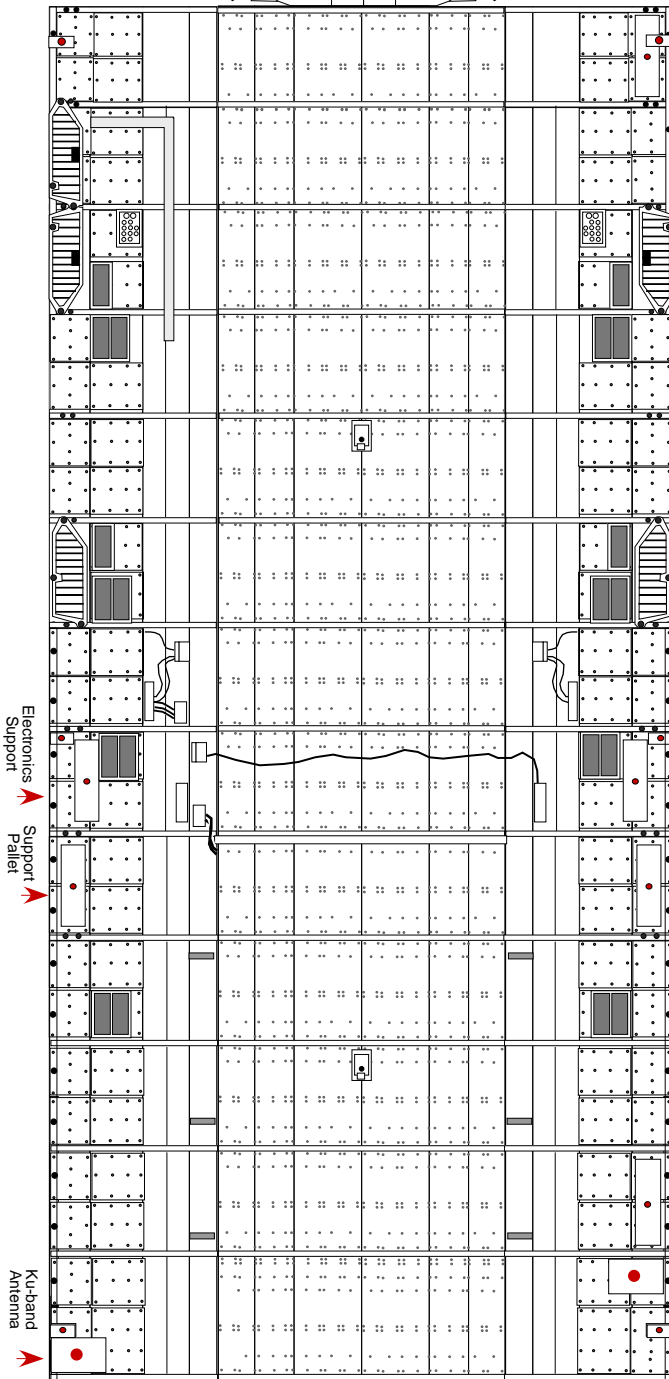

Space Shuttle Card board Sheet 3

scale 1:100
© 2000 R. Fortezza

5.0
10.0
15.0
20.0
25.0
cm.