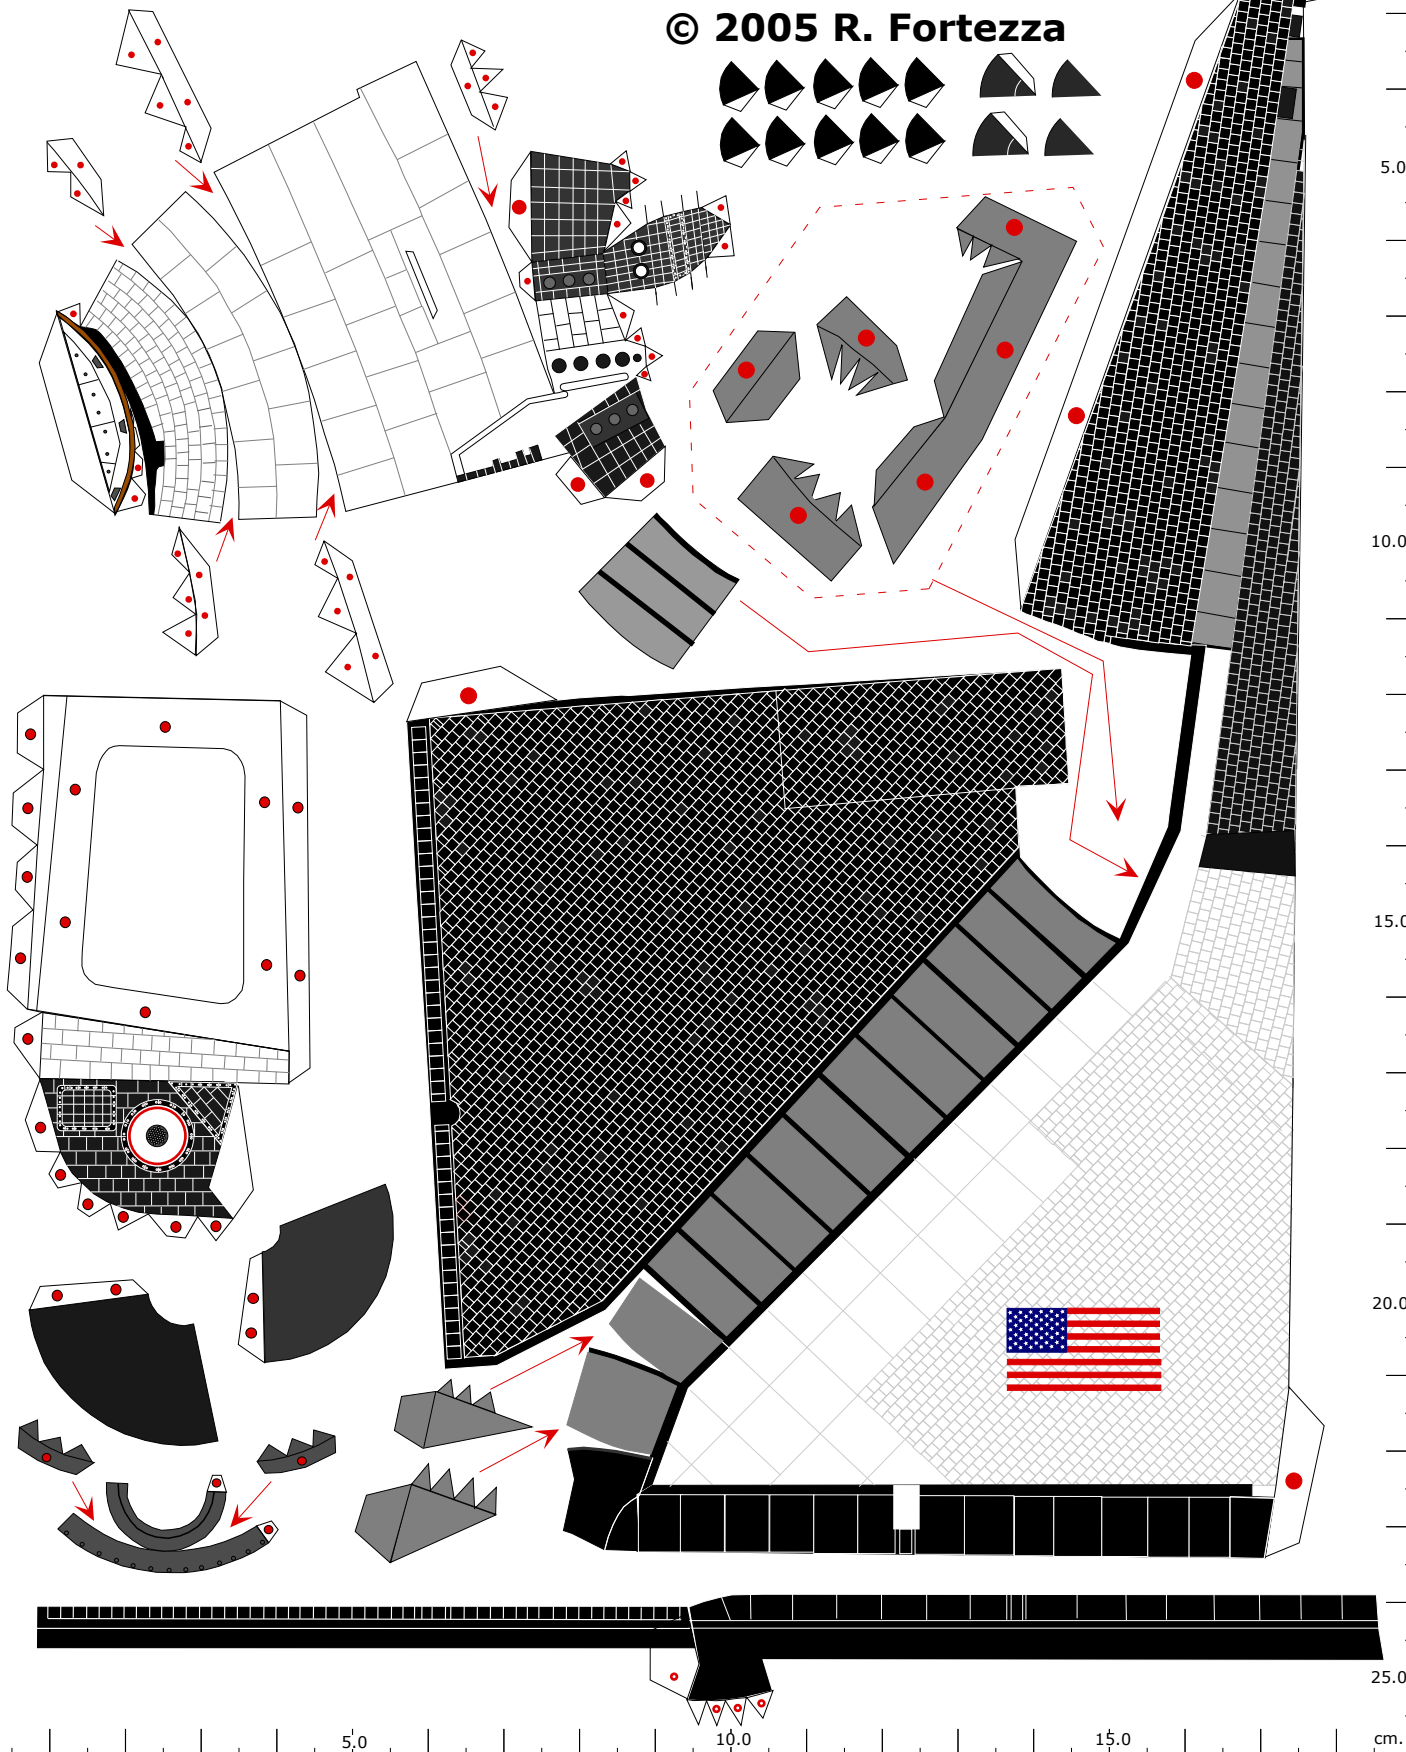

Microgravity Advanced Research and Support Center

Space Shuttle Glossy Paper Sheet 7

scale 1:100

© 2005 R. Fortezza

5.0

10.0

15.0

cm.