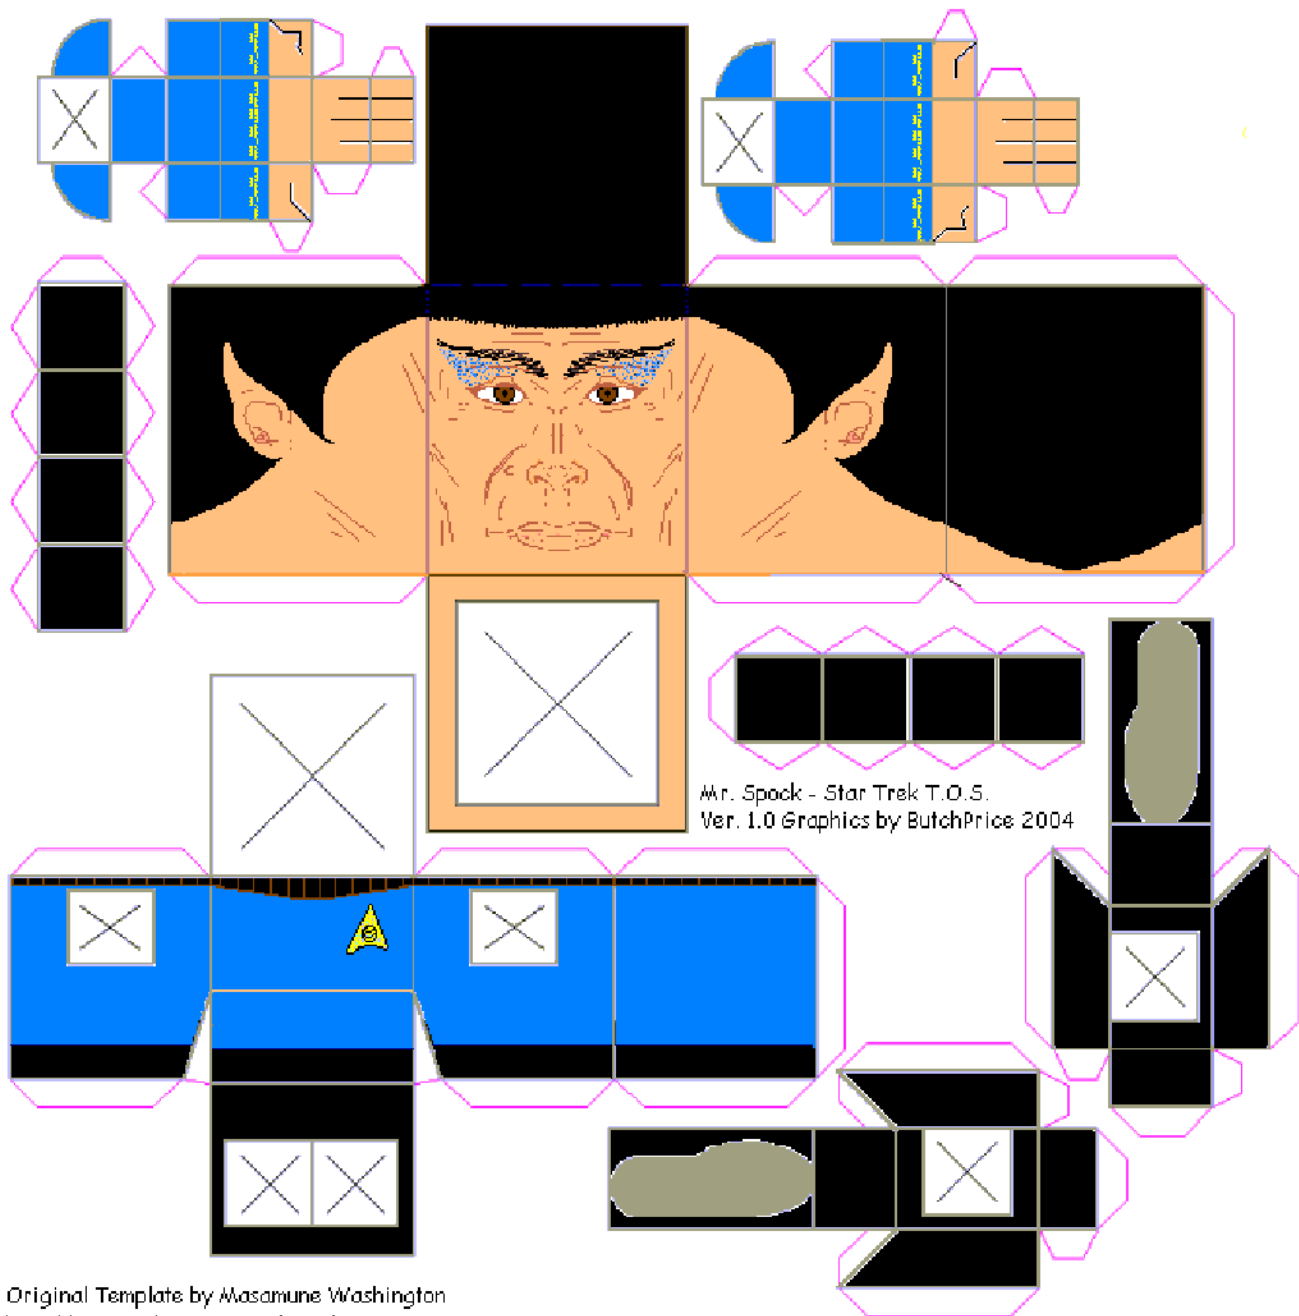

Mr. Spock - Star Trek T.O.S.
Ver. 1.0 Graphics by ButchPrice 2004

Original Template by Masamune Washington
<http://jove.prohosting.com/~madanger>

Whilst Butch was very much the "prime-mover" in spreading the word about Hakos - and still is as you'll see from his Yahoo group, Hakomania - but it would be remiss of us not to acknowledge our debt to that shadowy figure of the internet, the champion of vector graphics, the Magnanimous Modeller Masamune - Masamune Washington! His carefully cultivated online persona as the "Mad Modeller" belied the grace and open-handed generosity with which he was ever ready to help. None of this would have been possible without his development work.

Hakos are meant to be fun and whimsical, charming and cute, hopefully showing that elegance in simplicity known as 'shibumi'. I look at my first figures here and cringe at how unskilled I was - especially the faces: Yeoman Rand was my first attempt at a Manga style face!

If you enjoy what you see here make more - design your own! - give them away freely and spread the smiles!

...and always remember ... "bISovbejbe'DI' tImer" ... When in doubt, surprise them!