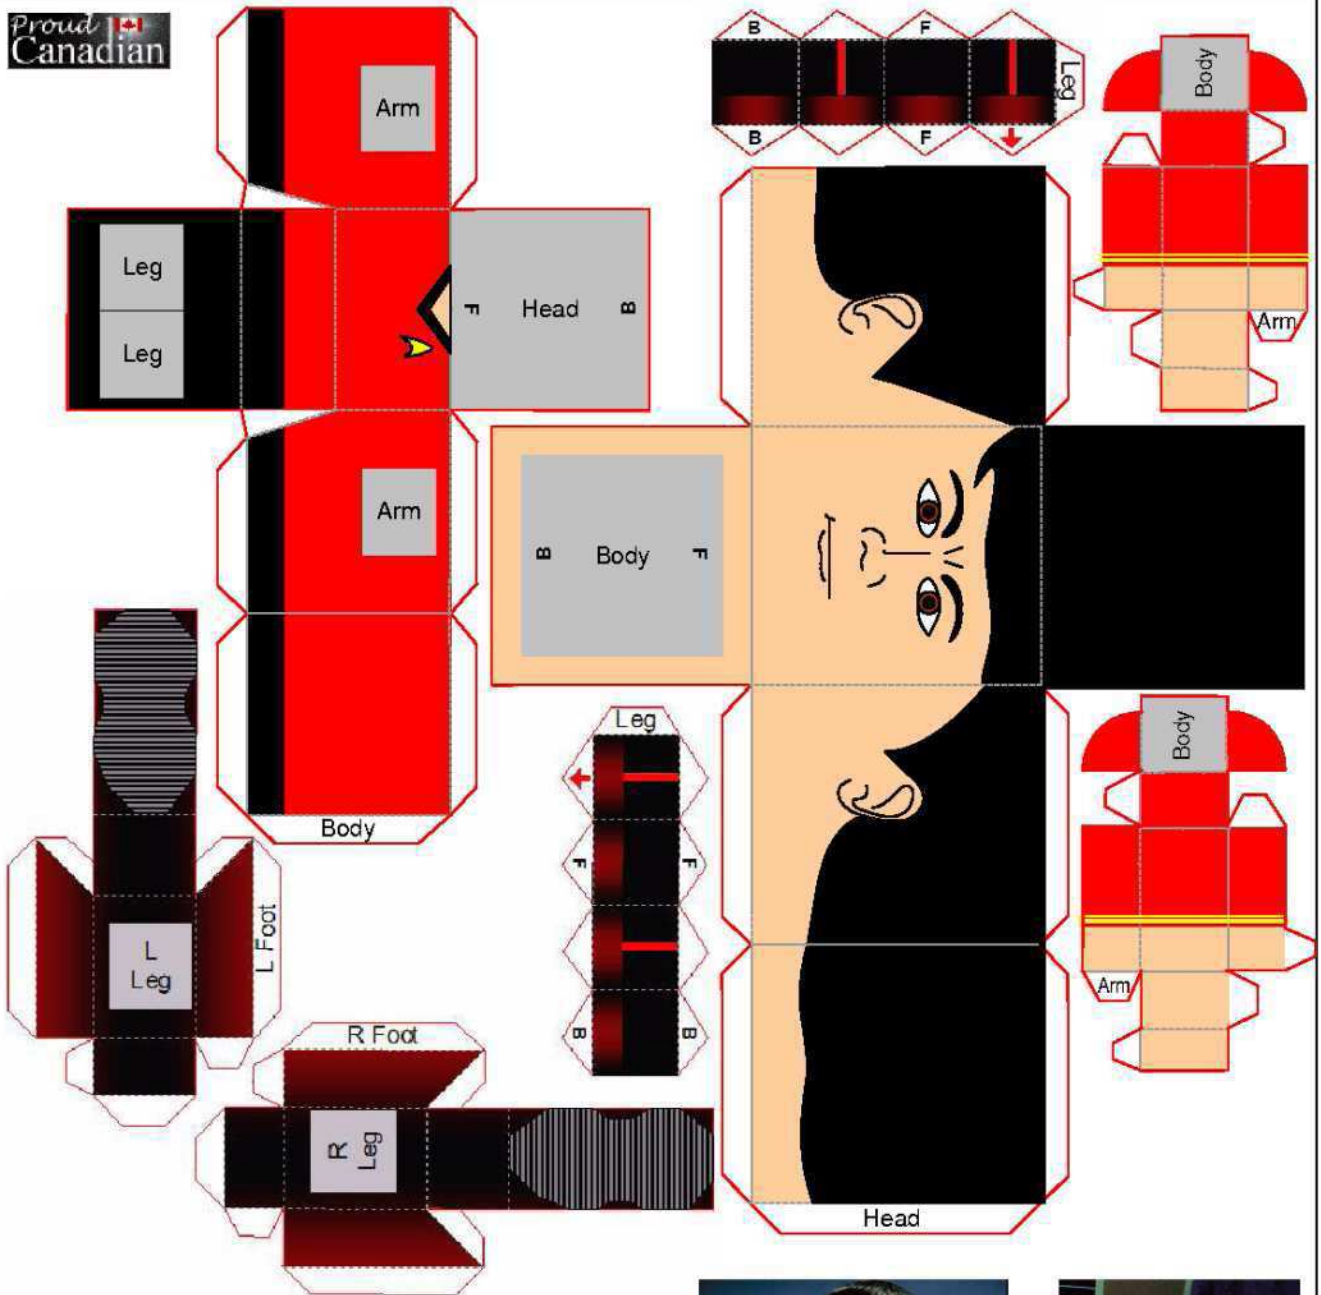

Original Template by Masamune Washington
<http://jove.prohosting.com/~madanger>

"F" Denotes a front facing panel and "B" a back facing panel

Lt. Commander Scott From the the original TV series "Star Trek"