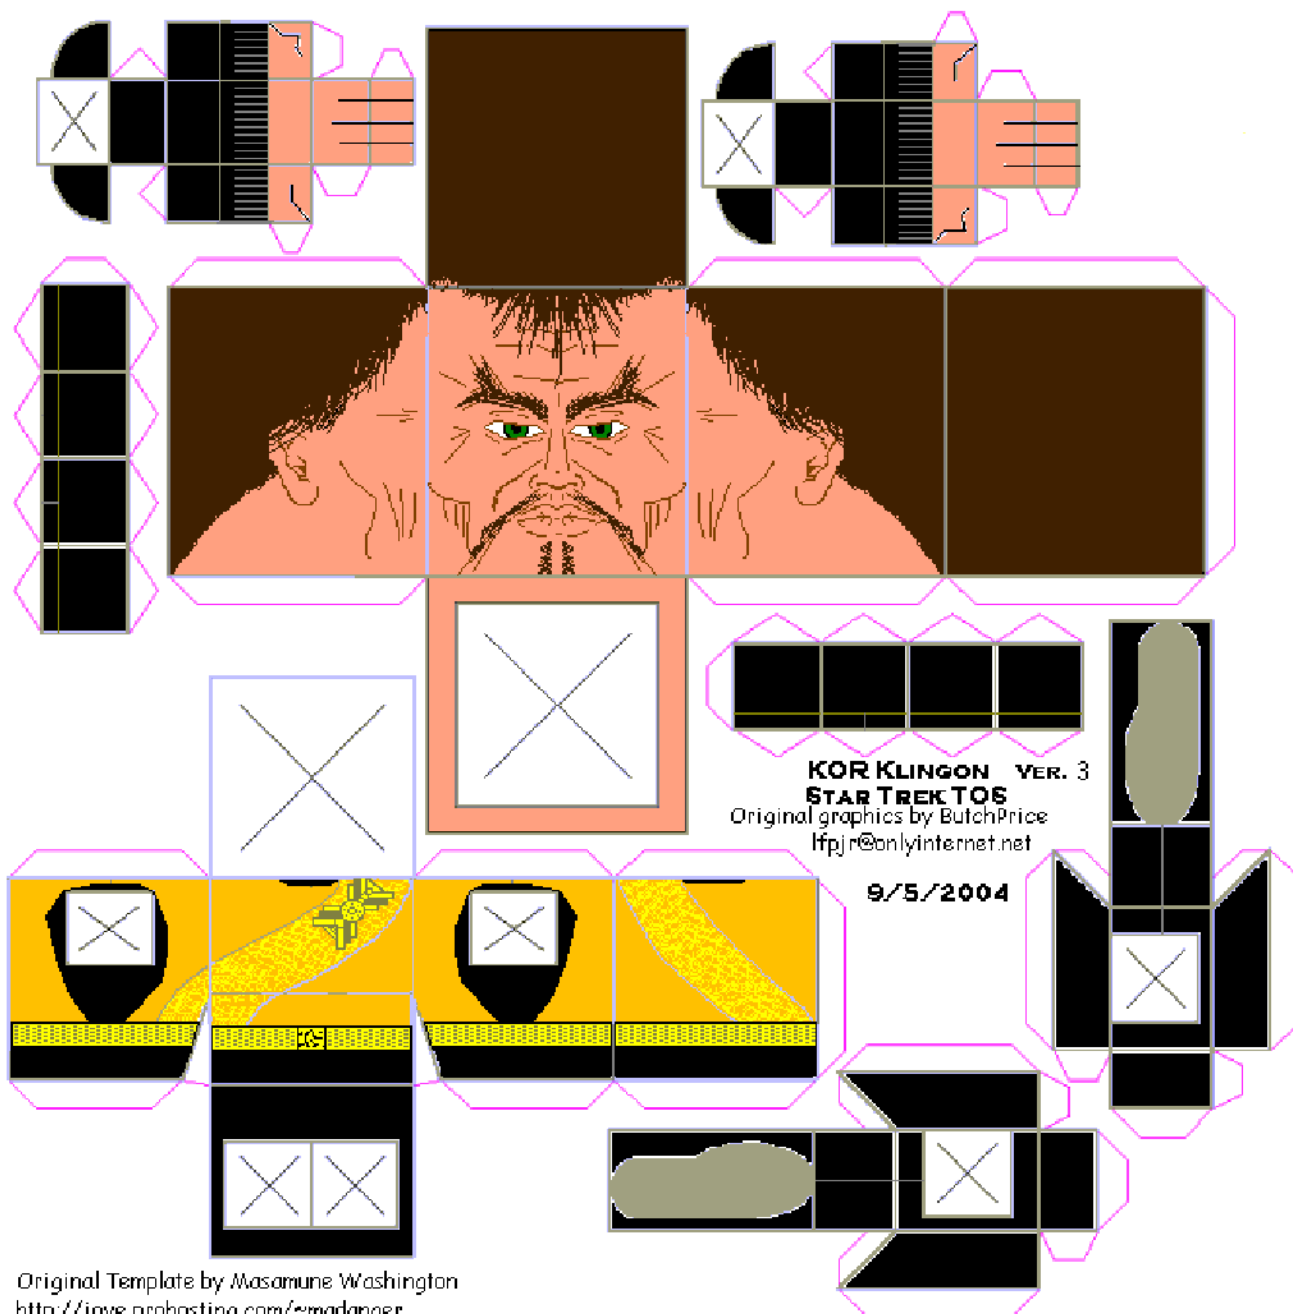

**KIROK OF L'STOK
<http://groups.yahoo.com/group/StarTrekPaperModels>**

and Frank Johnson for all his Tribble!

A Hako Clone is a small model caricature, typically of a TV or movie character or celebrity, that is easy to design, mostly based on standard templates, and easy to build. The idea behind them is that they are quick, simple and Fun - all attributes that make them an ideal introduction to paper modelling for kids.

Original Template by Masamune Washington
<http://jove.prohosting.com/~madanger>

"F" Denotes a front facing panel and "B" a back facing panel

Lt. Commander Scott From the the original TV series "Star Trek"

Original Template by Masamune Washington
<http://jove.prohosting.com/~madanger>

Uhura's skirt - glue the pieces together around her waistline

Front

Left

Rear

Right

Lieutenant Uhura - Star Trek TOS
Ver. 1.0 Graphics by ButchPrice 2005

Yeoman Rand

From the original TV series "Star Trek"

This model, which is based on an original design by Masamune Washington, was created solely for the entertainment of the officers and crew of the USS Magellan and our friends. It is not intended to infringe on the copyrights or trademarks of Star Trek™, as held by Paramount Pictures and Viacom Entertainment. Permission is hereby granted to anyone who wishes to reproduce the original material herein for non-commercial use, provided that the source of the material is included.