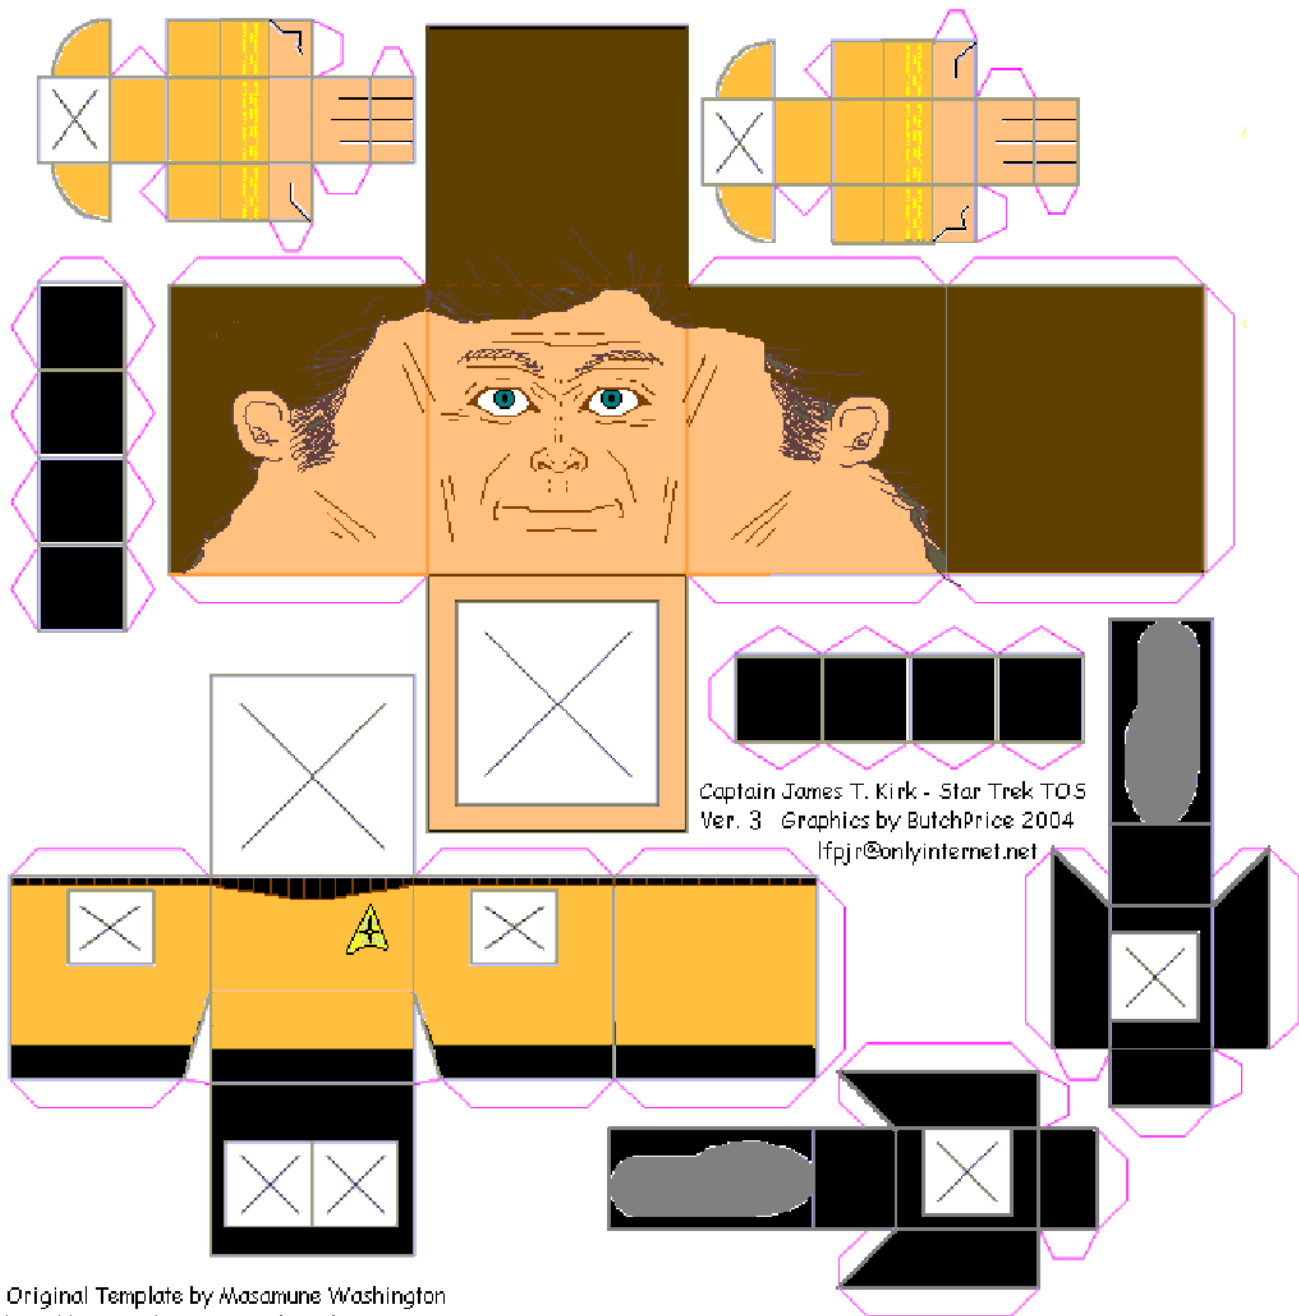

Original Template by Masamune Washington
<http://jove.prohosting.com/~madanger>

Back in 2004, I became enamored with the "Hako" variety of paper model. Being a life long Trek fan, I found it very rewarding to create some caricatures of the beloved TOS crew members. So I set about creating many of the most memorable characters for me. Kirk, Spock, an McCoy were the first, and shortly thereafter were followed by Sulu, Uhura, and Chekov. In a bit of whimsy, I also created a couple of the "Away Team" characters. A parody of the crew members you only saw once, and knew they were to meet certain doom during the program. The "Hako-Mania" that ensued was beyond my wildest expectations, and has blossomed into a popular form of self expression for many aspiring paper model aficionados. The original crew are still some of my favorites, and have spawned many more Trek related hakos along the way. I feel blessed to have been associated with this in my own small way.

In the words of Spock "Live Long and Prosper,"

ButchPrice