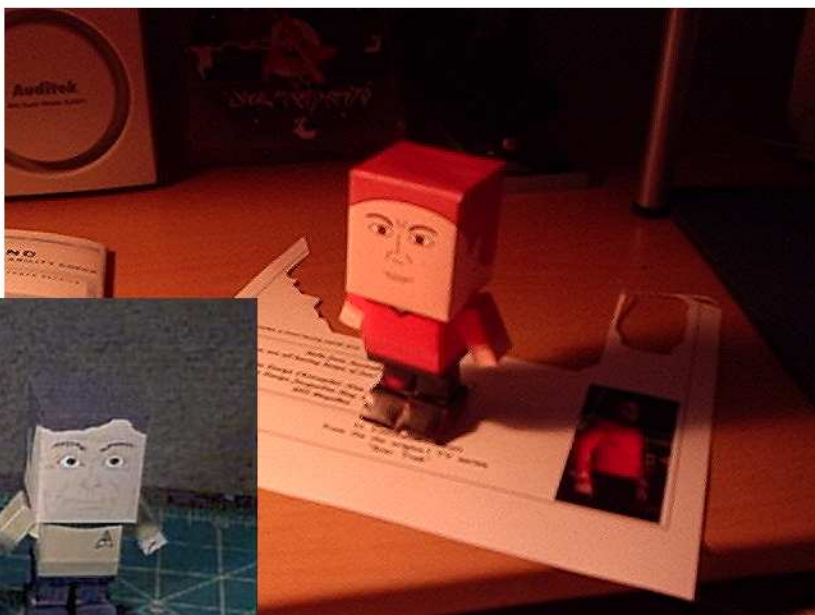

THE LITTLE TREK DUDES ARE BACK!

**THE DEFINITIVE COLLECTION OF THE ORIGINAL HAKO CLONES MADE
IN 2004 USING THE MASAMUNE WASHINGTON DEVELOPED TEMPLATE**

COURTESY OF

**BUTCH PRICE OF HAKOMANIA
<http://groups.yahoo.com/group/hakomania>**

**KIROK OF L'STOK
<http://groups.yahoo.com/group/StarTrekPaperModels>**

and Frank Johnson for all his Tribble!

A Hako Clone is a small model caricature, typically of a TV or movie character or celebrity, that is easy to design, mostly based on standard templates, and easy to build. The idea behind them is that they are quick, simple and Fun - all attributes that make them an ideal introduction to paper modelling for kids.

Part of the Twelve Trek Days of Christmas, 2007
<http://12daysxmas.thunderdownunder.org>